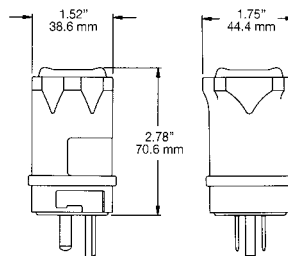

Features

- Unique blade-type, brass contacts exert constant pressure along entire contact surface and provide superior electrical contact.
- Insulators provide superior dielectric and mechanical strength and lowest arc tracking.
- Longer plug housing for better gripping and easier plug insertion and withdrawal.

- Plugs fits any standard non-explosionproof receptacle (NEMA 5-15R, 5-20R, or 6-20R) as well as U-Line explosionproof receptacles.
- 15 Amp ECP1523 125 Vac and 20 Amp ECP2023 125 Vac U-Line plugs are for use in the T-slot configured 20 Amp U-Line receptacle. ie ECK-2023.
- ECP plug: a twist of the plug produces audible “click” to indicate fast make and break of built-in switch contacts. Twisting plug locks it in place and cannot be accidentally pulled out.
- NCP plug: special neoprene watertight plug bushing accommodates flexible cord ranging from .538” to .639” diameter.

Standard Materials

- ECP plug: copperfree (less than 4/10ths of 1%) aluminum
- NCP plug: 30% glass-reinforced thermoplastic polyester

	Amp	Diagram	Wire/ Pole	Cable Dia., (Inches)	Catalog Number	
					125 Vac 	250 Vac
U-Line® Interchanger™ ECP Standard Plug						
	15		2W, 3P	.538 to .639	ECP-1523	—
	20		2W, 3P	.538 to .639	ECP-2023	—
	20		2W, 3P	.538 to .639	—	ECP-20232
NCP Plug						
	15		2W, 3P	.538 to .639	NCP-1523	—
	20		2W, 3P	.538 to .639	NCP-2023	—
	20		2W, 3P	.538 to .639	—	NCP-20232

Dimensions

✓ CSA Certification only.